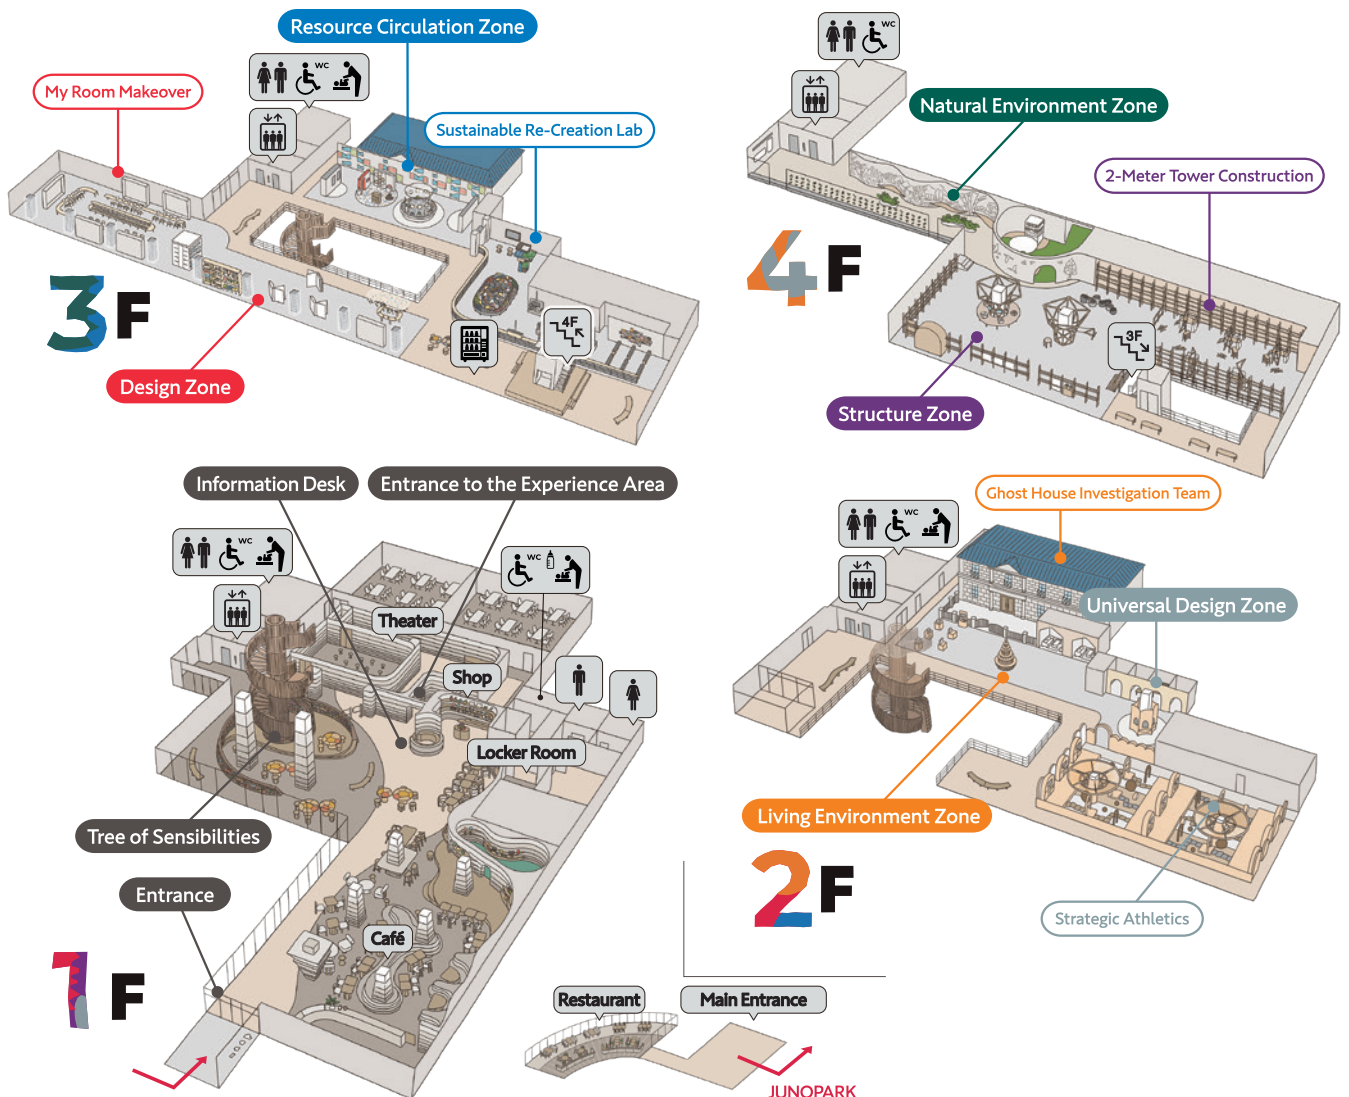

The first floor is a public area with a library, shop, café, and restaurant -free to enjoy with no ticket reservation required!

Library “The Garden of Books”

Books from a wide range of genres are organized into 11 themed sections. Feel free to explore and pick up any book that sparks your curiosity or imagination.

Café “iru-ca”

Enjoy fresh handmade donuts and sweets made every morning, along with delicious coffee. Perfect for breakfast, lunch, or a relaxing tea time.

Opening hours: 9:00 AM – 5:45 PM
(Last order: 5:30 PM)

Accepted payment methods : Credit cards, QR code payments, and cash

Official Instagram ▶

Operated by: WORKING FOODIE, Inc.

Shop

In addition to original goods featuring JUNOPARK characters, we also offer a curated selection of unique items. Find something that speaks to your personal style!

Accepted payment methods : Credit cards and QR code payments

* Cash is not accepted.
* Please use the self-checkout kiosk for payment.

Restaurant “Awasai” (Udon & Set Meals)

Enjoy flavorful udon served in large bowls with carefully prepared broth. Seasonal set meals and child-friendly menu options are also available.

Opening hours: 11:30 AM – 2:30 PM (Last order: 2:00 PM)
Closed days: Please check Tabelog for up-to-date information.

Accepted payment methods : Credit cards, QR code payments, and cash

Operated by: R&S Foods Inc.

- Free of Charge Parking
- Guide Dogs Allowed
- Wheelchair Rental
  Please contact staff
- Free Coin Lockers
  Available on the 1st floor
- Nursing Room
  Private room available on the 1st floor
- Barrier-Free Access
  Fully accessible throughout the facility, with the exception of specific areas
- Multi-purpose Restrooms
  Wheelchair-accessible restrooms available on each floor
- Free Wi-Fi
  Available on the 1st floor only
- Vending Machines
  Located in the 3rd floor rest area
- Stroller Rental
  Please contact staff (Free of charge/limited availability)

An online reservation is required in advance to enter the Experience Area
Please visit our website for details.

www.sekisuihouse.co.jp/junopark/